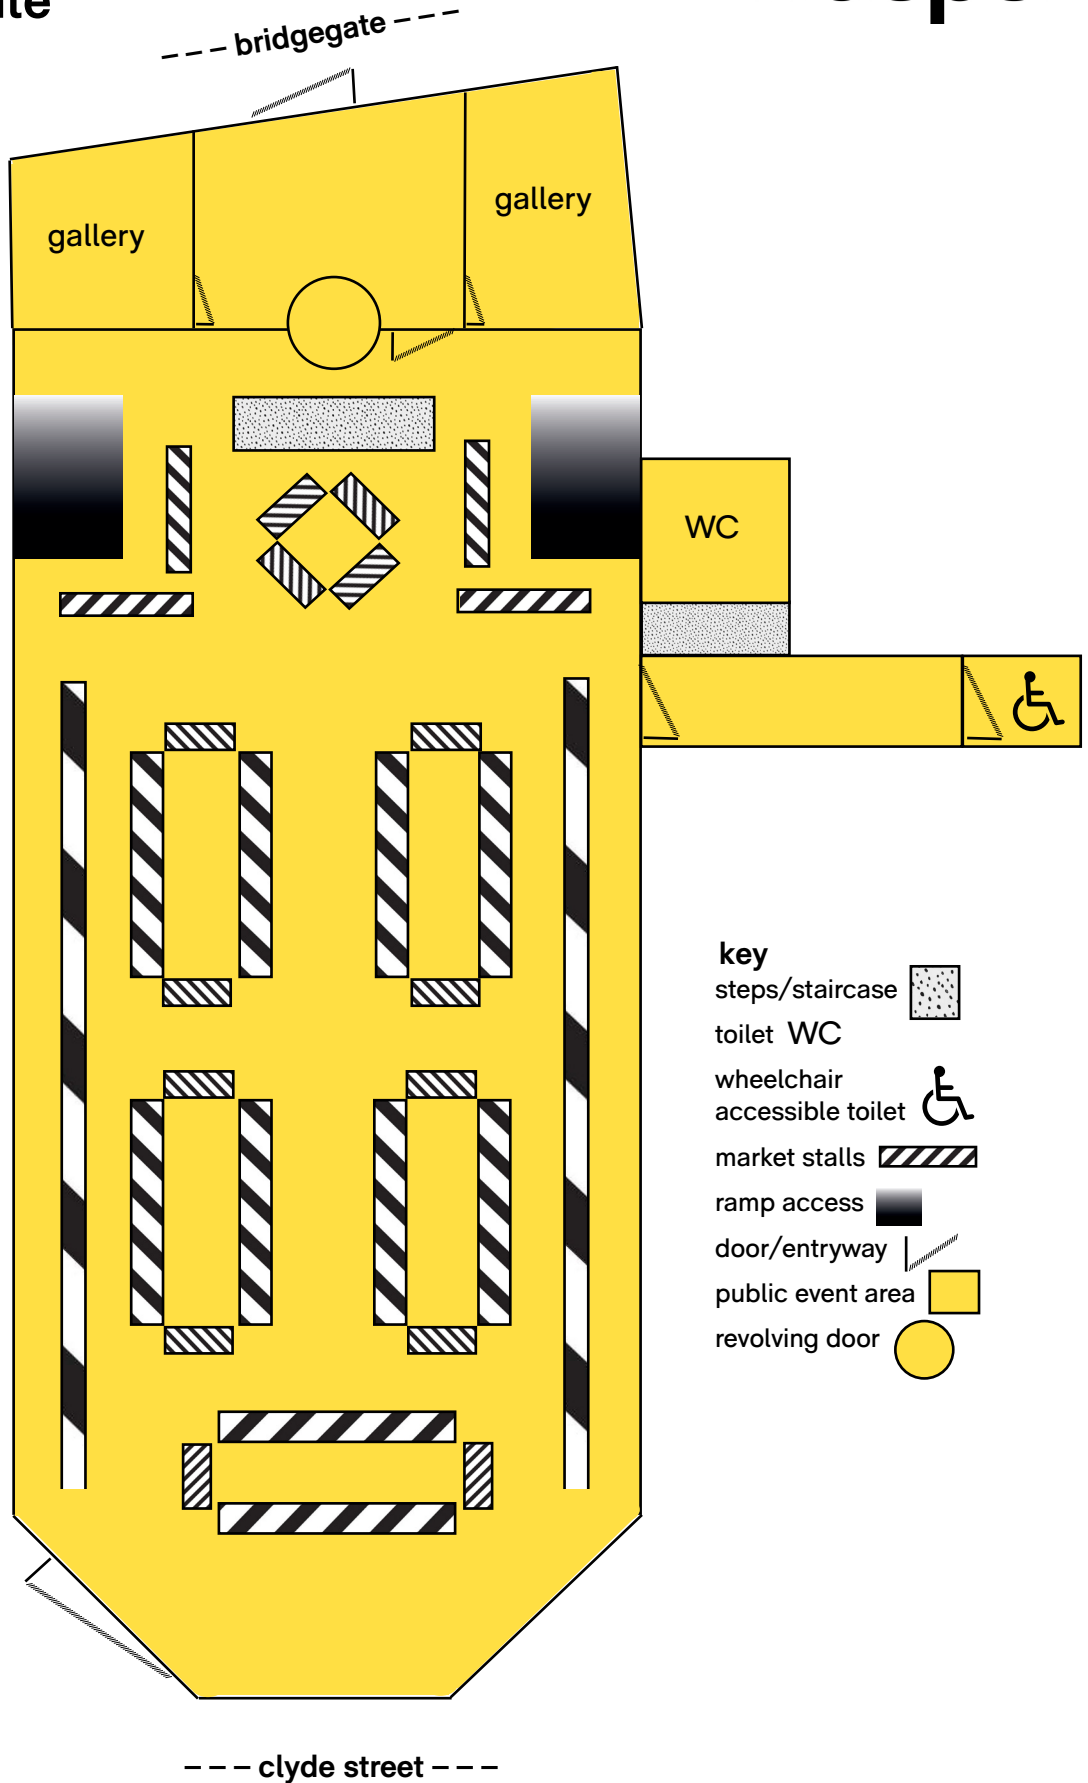

The Briggait  
141 Bridgegate  
G1 5NZ

wasps\_

The Briggait is accessible except for first floor studios from the Bridgegate elevation of the building.

waspsstudios.org.uk  
info@waspsstudios.org.uk  
@waspsstudios