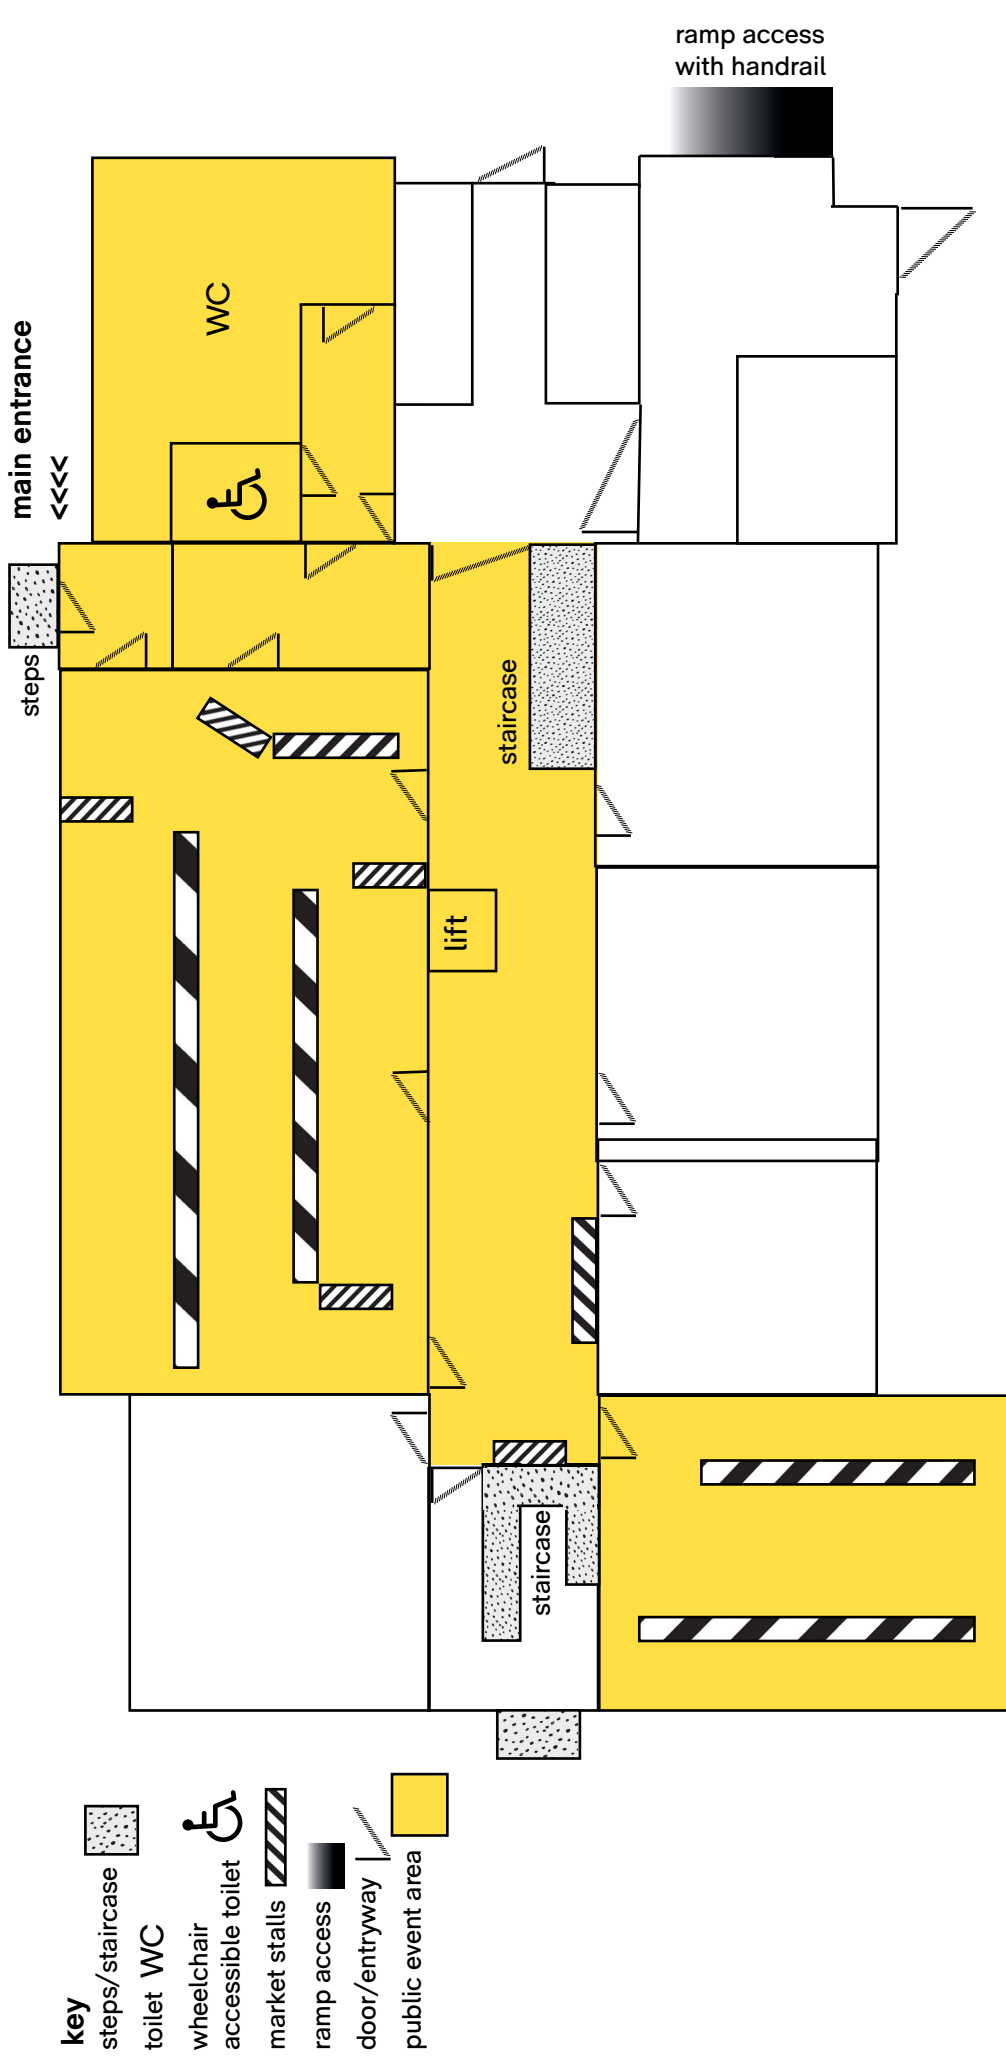

Inverness Creative Academy Stephen's Street IV2 3JP

wasps

--- midmills road ---

- key
- steps/staircase
- toilet WC
- wheelchair accessible toilet
- market stalls
- ramp access
- door/entryway
- public event area

Inverness Creative Academy is full accessible across both phases of the building.

waspsstudios.org.uk
 invernesscreativeacademy.org.uk
 @waspsstudios