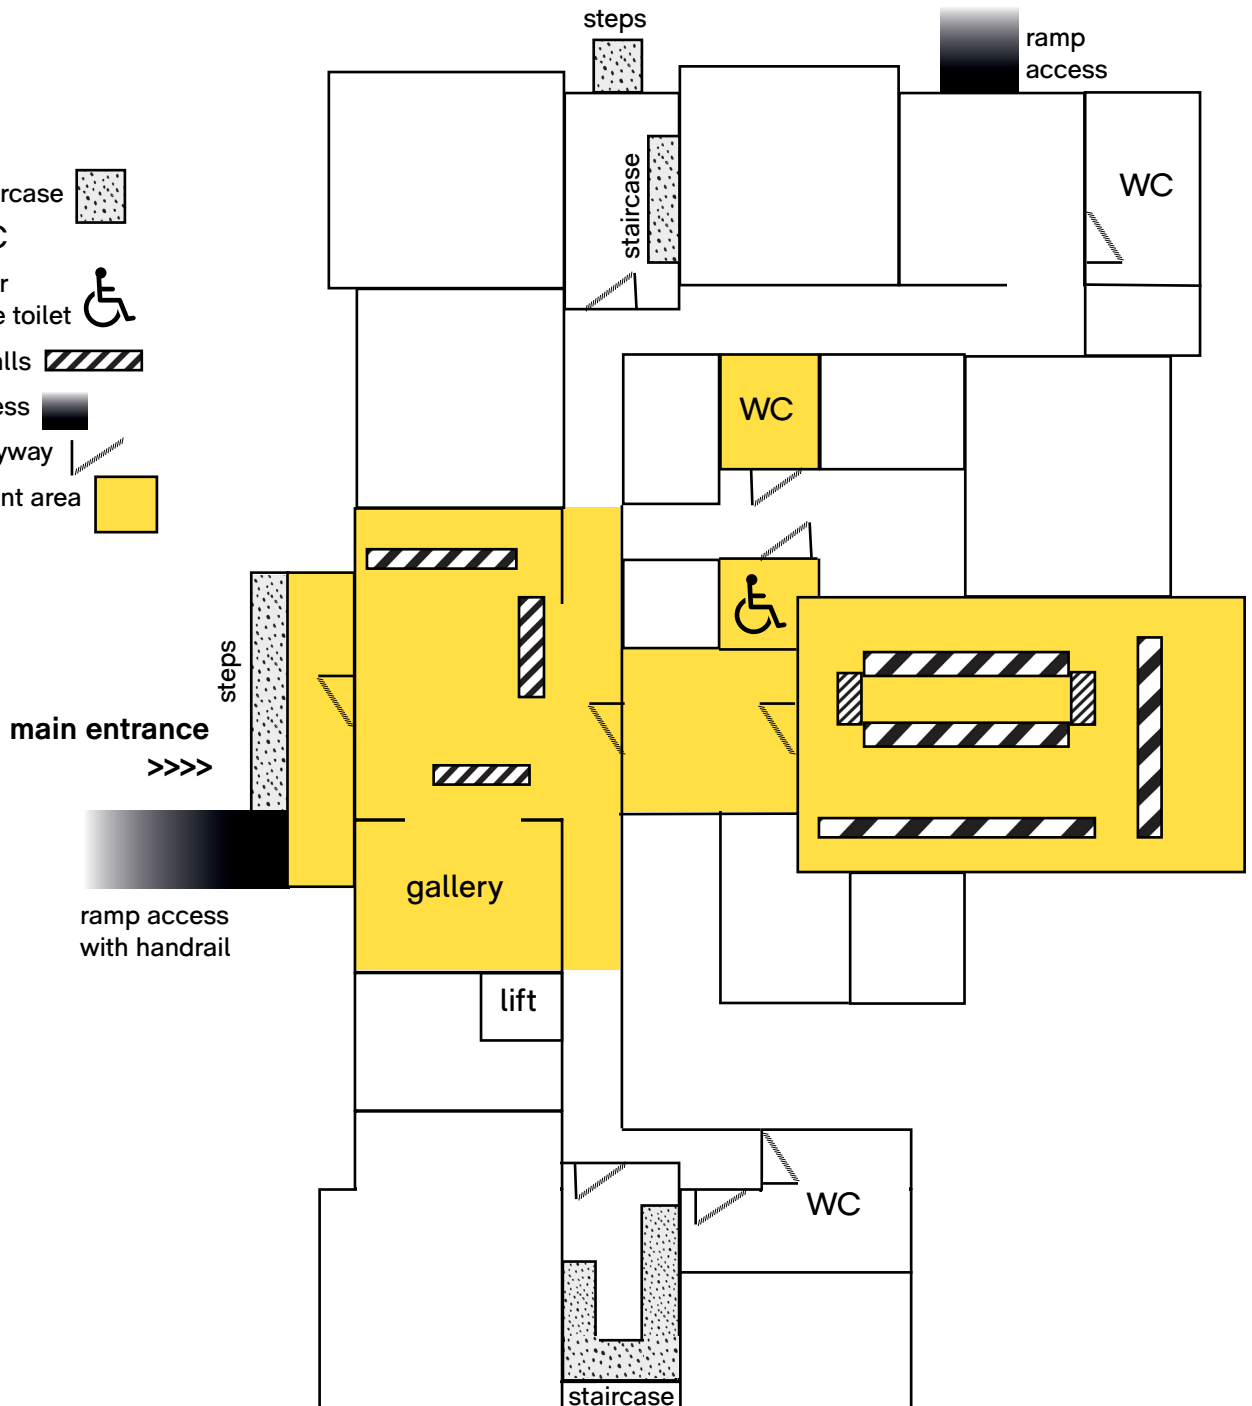

**Perth Creative Exchange
Stormont Street
PH1 5NW**

wasps_

--- stormont street ---

key

steps/staircase 

toilet WC 

wheelchair accessible toilet 

market stalls 

ramp access 

door/entryway 

public event area 

Perth Creative Exchange is fully accessible across all three floors with disabled parking on site.

waspsstudios.org.uk
perth@waspsstudios.org.uk
@waspsstudios